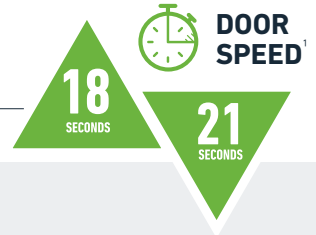

SECURITY

SECURITY+ 2.0®

- Encrypted rolling code across multiple frequencies.
- Security+ 2.0® technology virtually eliminates interference.

SMART

HOME CONNECTIVITY

- Built-in myQ Wi-Fi for the easiest way to connect to the garage.
- Monitor, control and receive alerts about your garage door through the myQ smartphone App.
- Set a recurring schedule to close a garage door or turn lights on/off.
- Syncs with popular smart devices and platforms.

ELECTRICAL

MYQ REMOTE LED LIGHT

- Multiple programming options, including myQ App control.
- Mounts to ceiling or wall.
- Easy-to-clean hinged cover.

STANDARD SPECIFICATIONS

- Input voltage: 240V AC
- Rated door areas up to: 16.5m²
- Max door height: 4.2m
- Max door weight: 130 kg / 230 kg³
- Max peak pulling force: 600N
- Max lift under spring tension: 20 kg
- Minimum side room: 216mm
- Radio frequency: 433.30, 433.92, 434.54 MHz with Security +2.0 technology.
- Garage Door Opener Capacity of up to 40 Remote Controls, 4 Wireless Keyless Entry Systems and 16 myQ Devices.

Merlin®

AUSTRALIA

Chamberlain Australia Pty Ltd
PO Box 1446
Lane Cove NSW 1595
Australia

gomerlin.com.au
1800 638 234

NEW ZEALAND

Chamberlain New Zealand Ltd
PO Box 100-221
North Shore
Auckland 0745
New Zealand

gomerlin.co.nz
0800 653 667

Engineered and designed by The Chamberlain Group, Inc.
©2021 The Chamberlain Group, Inc.™ Trademark of The Chamberlain Group, Inc.
® Registered Trademark of The Chamberlain Group, Inc.