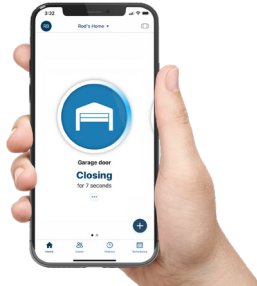

Commander Ultimate

OPEN UP POSSIBILITIES
MJ3800MYQ

WALL MOUNT GARAGE DOOR OPENER INTEGRATED MYQ WI-FI & BATTERY BACKUP

Integrated myQ²

APP AVAILABLE ON:

- Set real time notifications to alert you when your garage opens, closes or is left open.
- Monitor and control your garage door from anywhere.
- Share limited guest access with five people you trust.
- Pre-set scheduling to close your garage door at a certain time.
- Protect your loved ones and belongings with The Protector System™ (Safety IR Beams).
- Peace of mind knowing if your garage door is open or closed anywhere and any time.