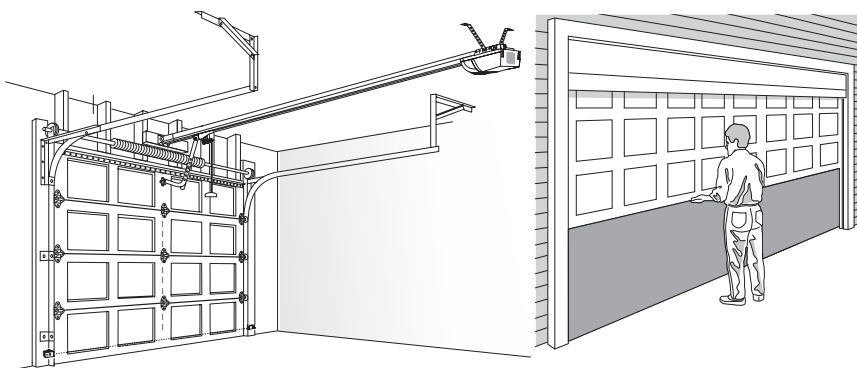

TYPICAL INSTALLATION - SECTIONAL DOORS

- Maximum lifting under spring tensions 20 kg
- Suitable for steel and timber spring balanced doors
- Door height: 2.4m Door width: 5.5m Total door area: 13.5m²
- Single dwelling, max door weight up to 90 kg

SECURITY

SECURITY+ 2.0®

- Encrypted rolling code across multiple frequencies.
- Security+ 2.0® technology virtually eliminates interference.

SMART

RADIO

- Provides 2-way communication from rolling door opener and accessories.
- Receiver with 64 memory registers.

ELECTRICAL

LIGHTING: LED LIGHTING

- LED light turns on with activation.
- Turns off 2.5 minutes after operation.

STANDARD SPECIFICATIONS

- Input voltage: 240V AC
- Rated door areas up to: 13.5m²
- Max door height: 2.4m
- Max door weight: 90 kg
- Max peak pulling force: 600N
- Max lift under spring tension: 20 kg
- Radio frequency: 433.30, 433.92, 434.54 MHz with Security+ 2.0 technology
- Minimum headroom required: 30mm
- C-rail with belt drive
- 24C DV motor with thermal overload protection
- Lighting: LED Lighting
- Garage Door Opener Capacity of up to 64 memory registers
- Compatible with myQ technology²

Merlin®

AUSTRALIA

Chamberlain Australia Pty Ltd
PO Box 1446
Lane Cove NSW 1595
Australia

gomerlin.com.au
1800 638 234

NEW ZEALAND

Chamberlain New Zealand Ltd
PO Box 100-221
North Shore
Auckland 0745
New Zealand

gomerlin.co.nz
0800 653 667

Engineered and designed by The Chamberlain Group, Inc.
©2021 The Chamberlain Group, Inc.™ Trademark of The Chamberlain Group, Inc.
® Registered Trademark of The Chamberlain Group, Inc.

¹Based upon a 2.2m high door. ²This feature requires monitored Safety IR Beams to be fitted. Linking your myQ account to partner may require an additional accessory purchase or subscription fee. Apple, the Apple logo, iPhone, and iPad are trademarks of Apple Inc., registered in the U.S. and other countries and regions. App Store is a service mark of Apple Inc. Google Play and the Google Play logo are trademarks of Google LLC.