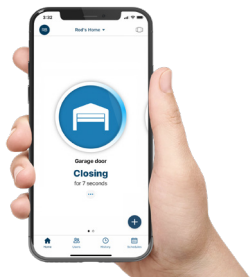

Commander Essential

ALL THE ESSENTIAL PERFORMANCE AND DESIGN FEATURES YOU NEED

MS65MYQ

RESIDENTIAL SECTIONAL GARAGE DOOR OPENER MYQ CAPABLE

Works with myQ² smart technology

Additional purchase of
The myQ Connectivity Kit
is required

APP AVAILABLE ON:

- Set real time notifications to alert you when your garage opens, closes or is left open.
- Monitor and control your garage door from anywhere.
- Share limited guest access with five people you trust.
- Pre-set scheduling to close your garage door at a certain time.
- Protect your loved ones and belongings with The Protector System™ (Safety IR Beams).
- Peace of mind knowing if your garage door is open or closed anywhere and any time.